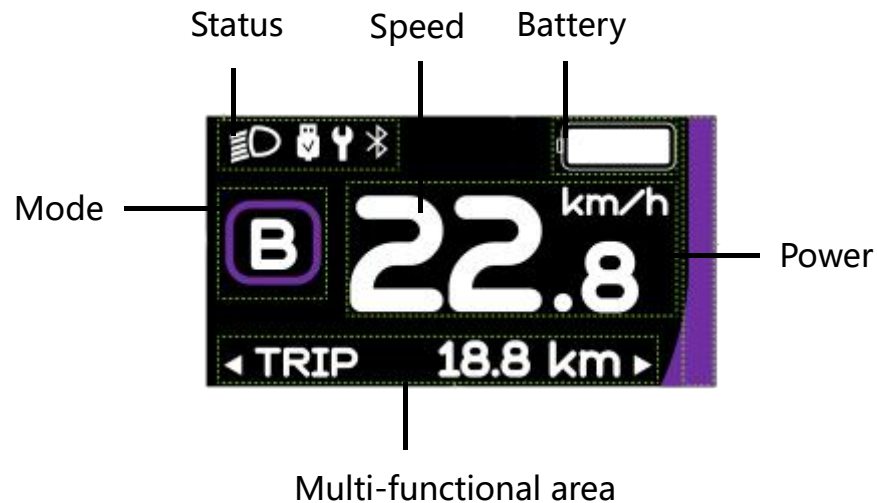

Simple & Intuitive